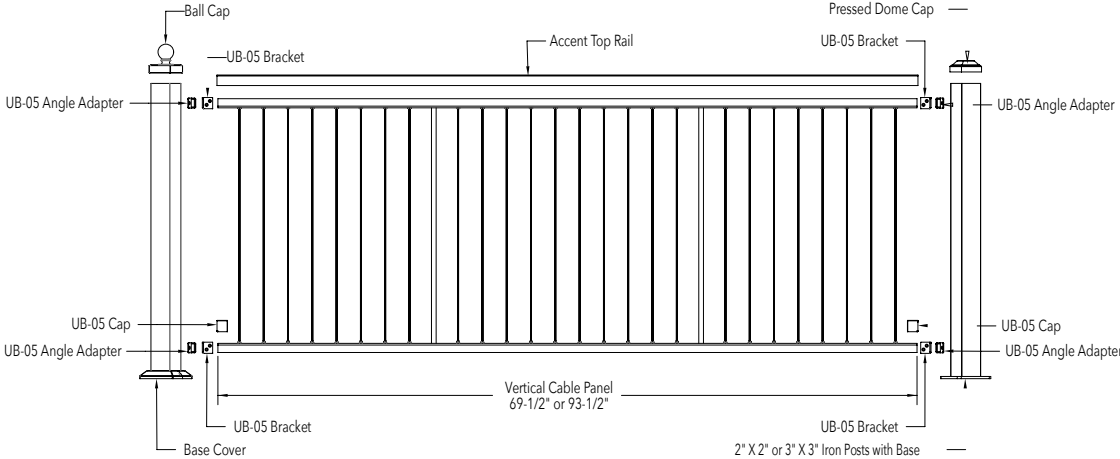

MOUNT BRACKETS & PANELS

OPTION 1: UNIVERSAL BRACKETS

MOUNT POSTS

Fortress Posts must always be secured to the deck framing and should never be attached to only the deck boards.

UNIVERSAL BRACKETS: ANGLE/MITER

UNIVERSAL BRACKETS: STAIR WITH UB-05 ANGLE ADAPTER