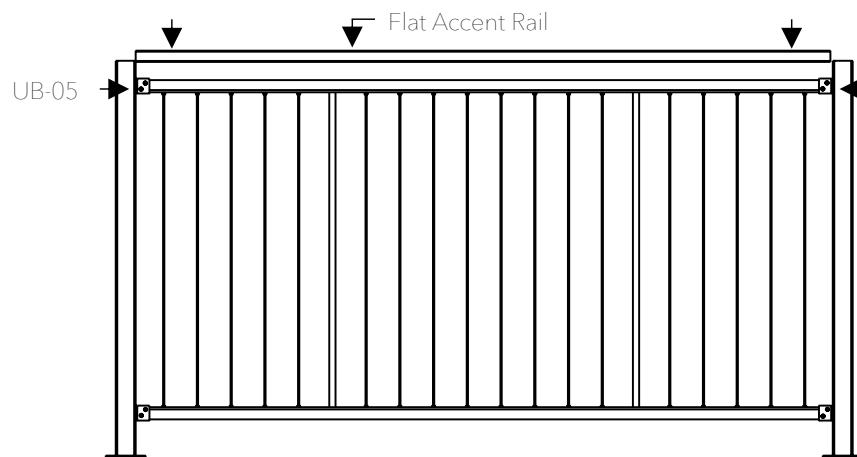

MOUNT BRACKETS & PANELS

OPTION 1: UNIVERSAL BRACKETS

MOUNT POSTS

Fortress Posts must always be secured to the deck framing and should never be attached to only the deck boards.

UNIVERSAL BRACKETS: ANGLE/MITER

UNIVERSAL BRACKETS: STAIR WITH UB-05 ANGLE ADAPTER